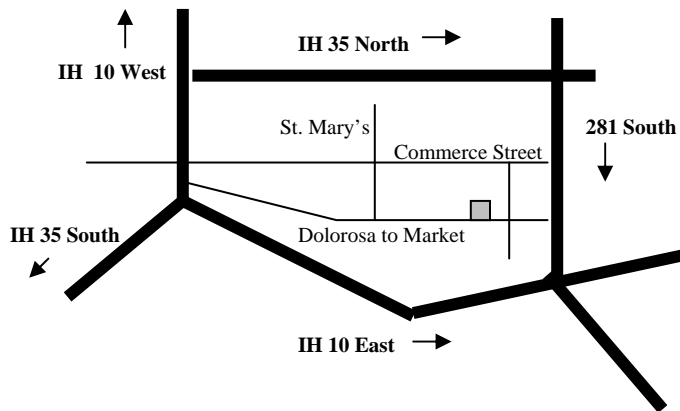

Directions to:

THE WESTIN

RIVERWALK

San Antonio

**Conveniently located in the heart of Downtown San Antonio
at Market Street and Navarro Street**

From the Airport: Take Hwy 281/I-37 South
Exit Commerce/Rivercenter Mall
Turn right at Commerce, Left on St. Mary's
Left on Market Street to 420 W. Market

From the North & West: Take IH-35 South
Exit Hwy 281/I-37 South
Exit Commerce/Rivercenter Mall
Turn right at Commerce, Left on St. Mary's
Left on Market Street to 420 W. Market

From the West: Take IH-10 East
Exit Market Square/Dolorosa
Turn left on Dolorosa, to Market Street, to 420 W. Market

From the South: Take IH-35 or I-37 North
Exit Hwy 281/I-37 North,
Exit Commerce/Rivercenter Mall
Turn right at Commerce, Left on St. Mary's
Left on Market Street to 420 W. Market

From the East: Take IH-10 West, Exit 281 North,
Exit Commerce/Rivercenter Mall
Turn left at Commerce, Left on St. Mary's
Left on Market Street to 420 W. Market